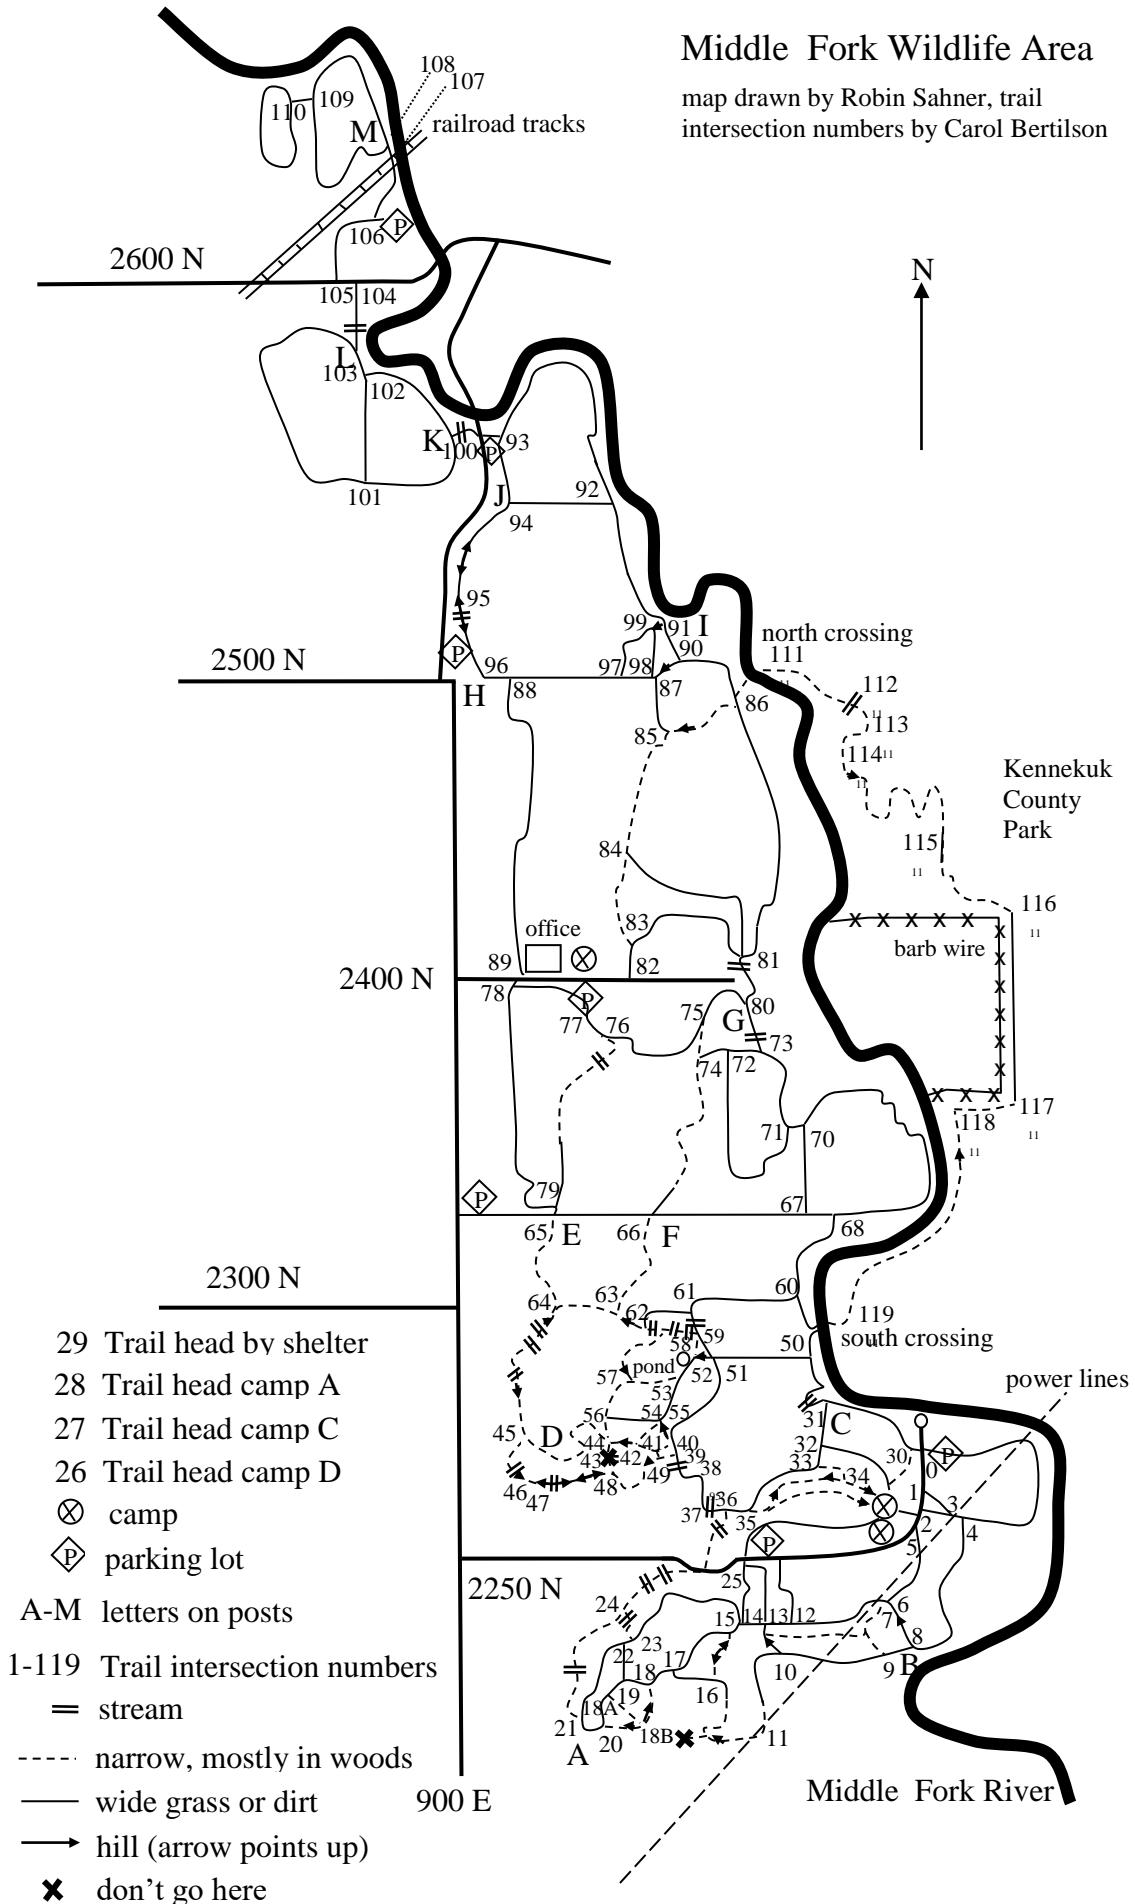

Middle Fork Wildlife Area

map drawn by Robin Sahner, trail intersection numbers by Carol Bertilson

- 29 Trail head by shelter
- 28 Trail head camp A
- 27 Trail head camp C
- 26 Trail head camp D
- ⊗ camp
- ◇ parking lot
- A-M letters on posts
- 1-119 Trail intersection numbers
- = stream
- narrow, mostly in woods
- wide grass or dirt
- hill (arrow points up)
- ✕ don't go here